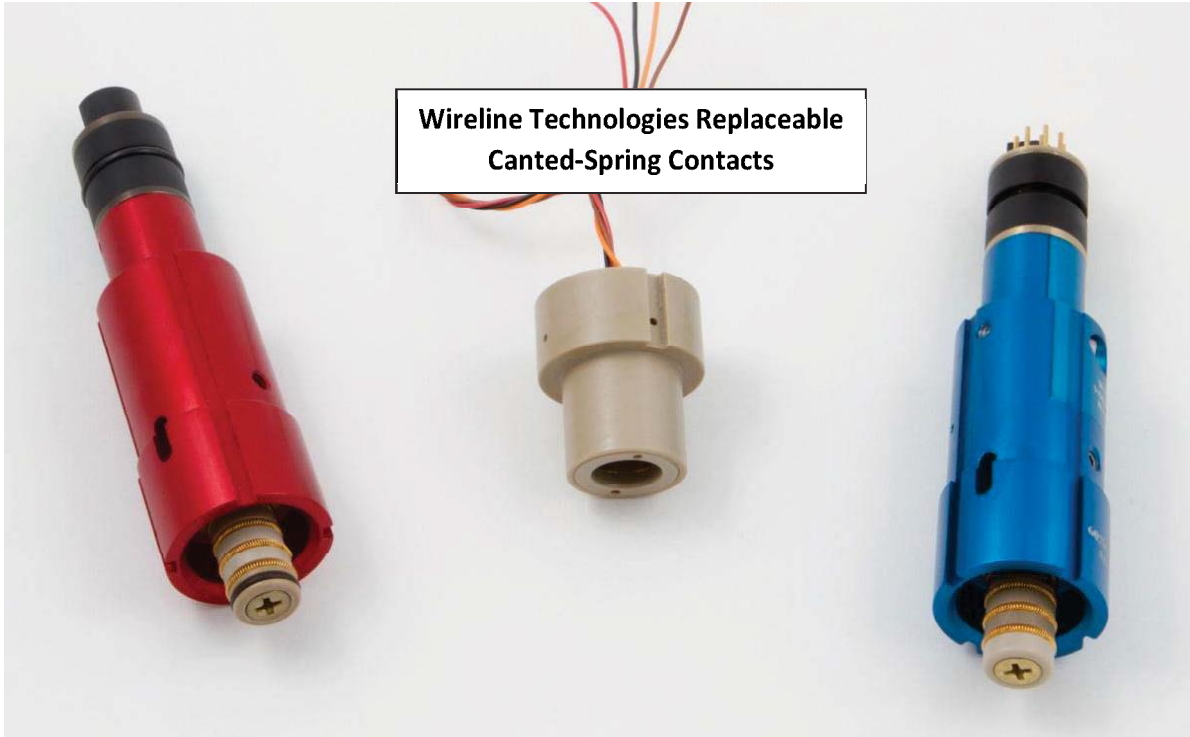

Rotatable Connectors for Multi-Channel Stab Connections

Rotatable Connectors for the Tensor Pulser Solenoid

6020600 RTV or Epoxy Potting	1520150	6020600-100 No Potting
4-Channel Male x 6P/4S Bulkhead (Kintec)	4-Channel Female Solenoid Connector	4-Channel Male x 6P/4S Bulkhead (Kintec)

6020615 (T981598)	1520195 (T981599)	6020615-100 No Potting
4-Channel Male x 6P/4S Bulkhead (Kintec)	4-Channel Female Solenoid Connector	4-Channel Male x 6P/4S Bulkhead (Kintec)

Rotatable Connectors for Bluestar Tools

Rotatable Connectors

10-Channel Rotatables for Newsco/Telematrix

Exact-Fit OEM Replacements

1510195	1510187 (1510225 shown)
10-Channel Male Driver Connector Canted Spring Contacts	10-Channel Female Driver Connector w/ 20ksi Bulkhead + MDM15P Pigtail

1510240	1510260
10-Channel Male .75 x .47 x .38" smooth pin, wire leads only	10-Channel Female w/ MDM15S Leaf-contacts inside socket, MDM15 on back

Rotatable Connectors

1510400 (-100 Shown)	1510410 (-100 Shown)
WTIR 10-Channel Male Connector (available with 20kpsi bulkhead)	WTIR 10-Channel Female Connector (available with 20kpsi bulkhead)