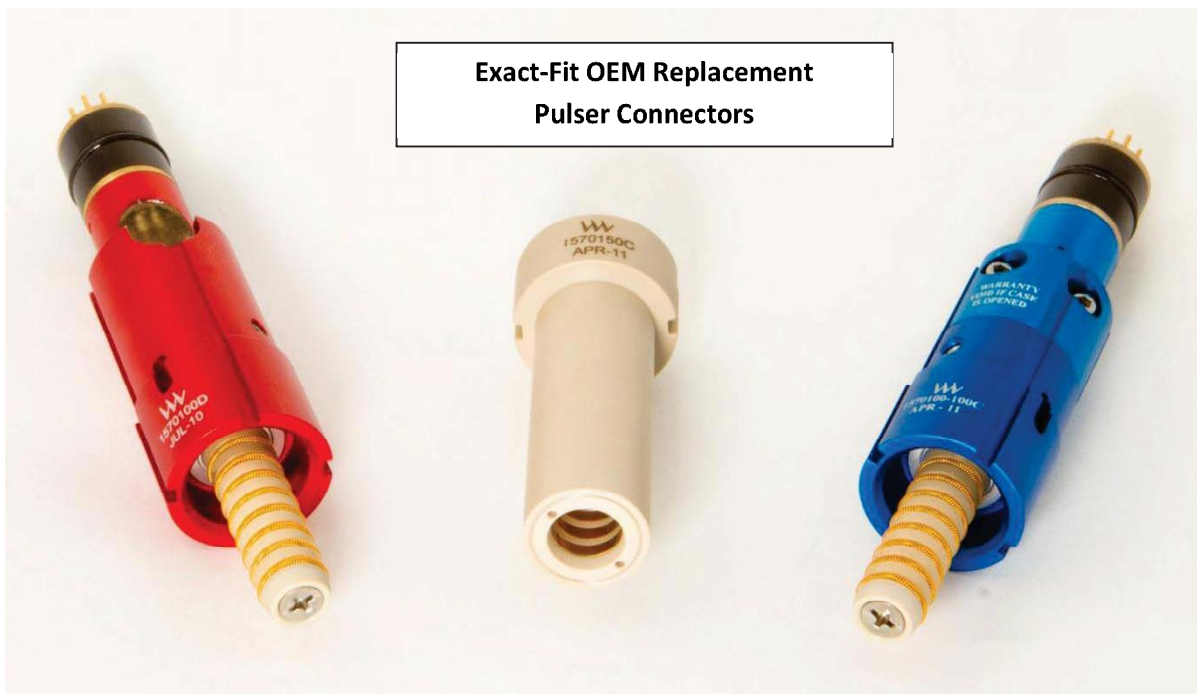

1570100	1570150	1570100-100
8-Channel Male x 6P/4S Bulkhead (Kintec)	8-Channel Female	8-Channel Male x 6P/4S Bulkhead (Kintec)