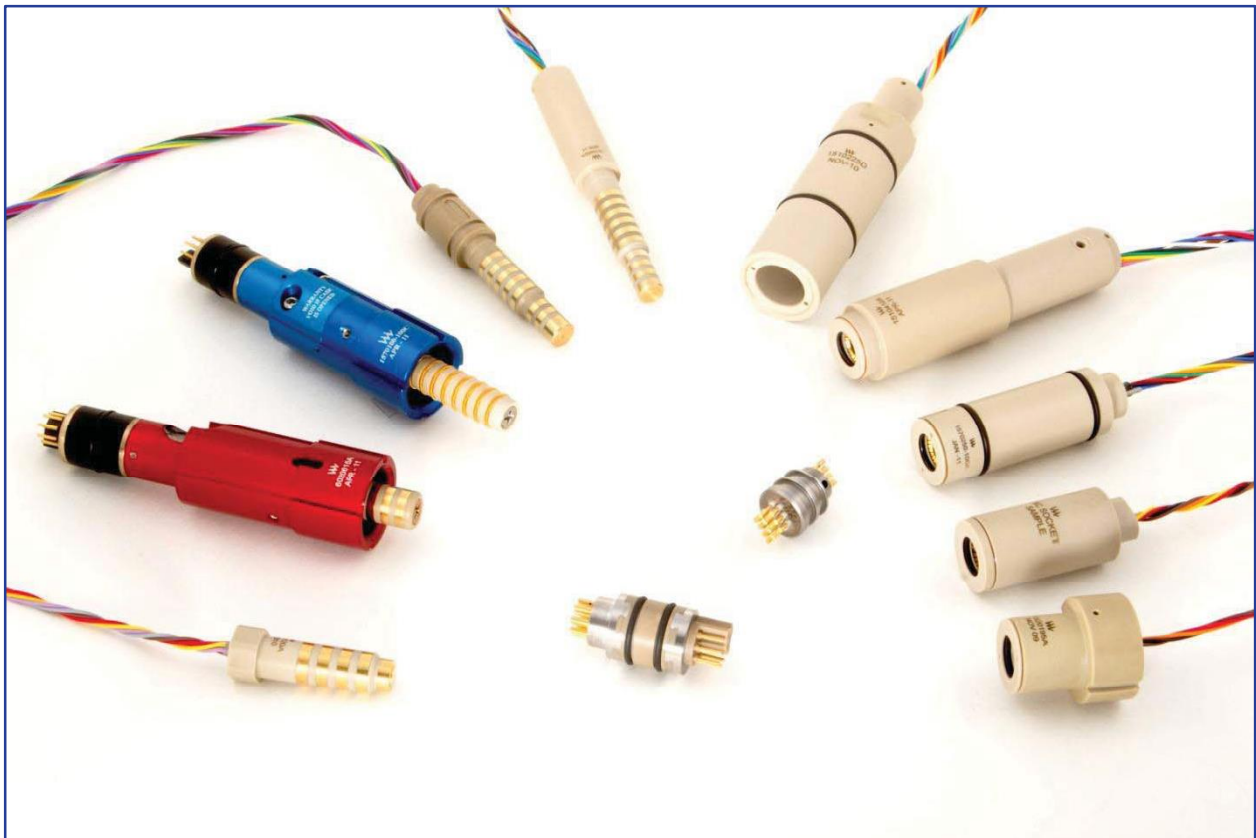

Rotatable Connectors for Multi-Channel Stab Connections

Rotatable Connectors for the Tensor Pulser Solenoid

6020600 RTV or Epoxy Potting	1520150	6020600-100 No Potting
4-Channel Male x 6P/4S Bulkhead (Kintec)	4-Channel Female Solenoid Connector	4-Channel Male x 6P/4S Bulkhead (Kintec)

6020615 (T981598)	1520195 (T981599)	6020615-100 No Potting
4-Channel Male x 6P/4S Bulkhead (Kintec)	4-Channel Female Solenoid Connector	4-Channel Male x 6P/4S Bulkhead (Kintec)

Rotatable Connectors for Bluestar Tools

Rotatable Connectors

10-Channel Rotatables for Newsco/Telematrix

Exact-Fit OEM Replacements

1510195	1510187 (1510225 shown)
10-Channel Male Driver Connector Canted Spring Contacts	10-Channel Female Driver Connector w/ 20ksi Bulkhead + MDM15P Pigtail

1510240	1510260
10-Channel Male .75 x .47 x .38" smooth pin, wire leads only	10-Channel Female w/ MDM15S Leaf-contacts inside socket, MDM15 on back

Rotatable Connectors

1510400 (-100 Shown)	1510410 (-100 Shown)
WTIR 10-Channel Male Connector (available with 20kpsi bulkhead)	WTIR 10-Channel Female Connector (available with 20kpsi bulkhead)