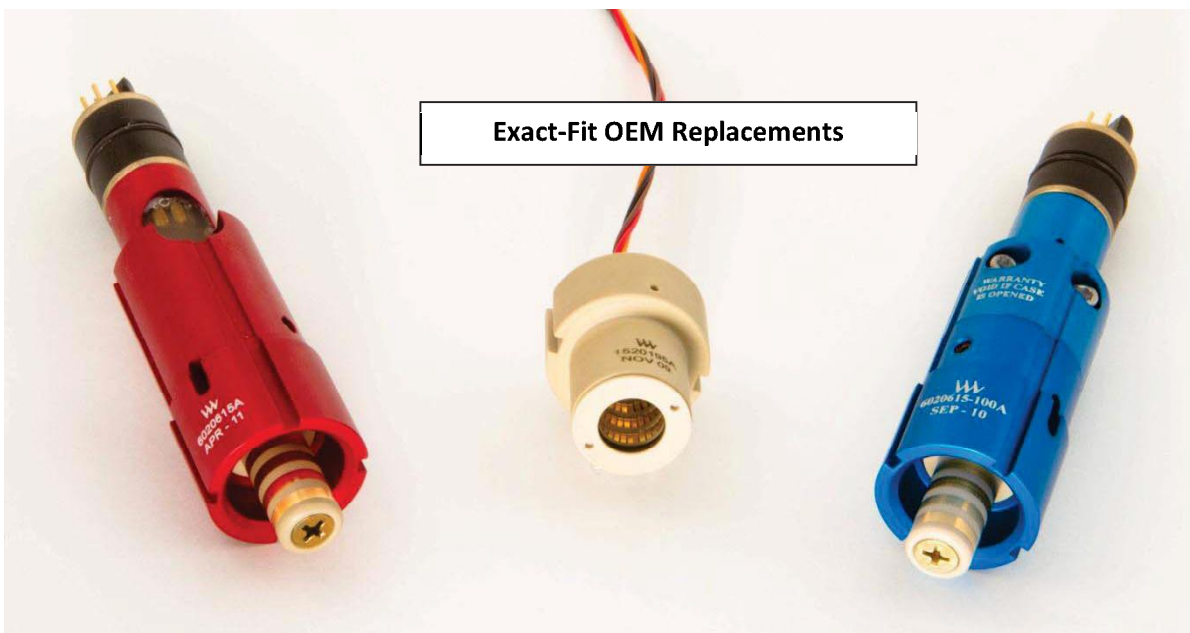

Rotatable Connectors for Multi-Channel Stab Connections

Rotatable Connectors for the Tensor Pulser Solenoid

6020600 RTV or Epoxy Potting	1520150	6020600-100 No Potting
4-Channel Male x 6P/4S Bulkhead (Kintec)	4-Channel Female Solenoid Connector	4-Channel Male x 6P/4S Bulkhead (Kintec)

6020615 (T981598)	1520195 (T981599)	6020615-100 No Potting
4-Channel Male x 6P/4S Bulkhead (Kintec)	4-Channel Female Solenoid Connector	4-Channel Male x 6P/4S Bulkhead (Kintec)

Rotatable Connectors for Bluestar Tools

Rotatable Connectors

10-Channel Rotatables for Newsco/Telematrix

Exact-Fit OEM Replacements

1510195	1510187 (1510225 shown)
10-Channel Male Driver Connector Canted Spring Contacts	10-Channel Female Driver Connector w/ 20ksi Bulkhead + MDM15P Pigtail

1510240	1510260
10-Channel Male .75 x .47 x .38" smooth pin, wire leads only	10-Channel Female w/ MDM15S Leaf-contacts inside socket, MDM15 on back

Rotatable Connectors

1510400 (-100 Shown)	1510410 (-100 Shown)
WTIR 10-Channel Male Connector (available with 20kpsi bulkhead)	WTIR 10-Channel Female Connector (available with 20kpsi bulkhead)