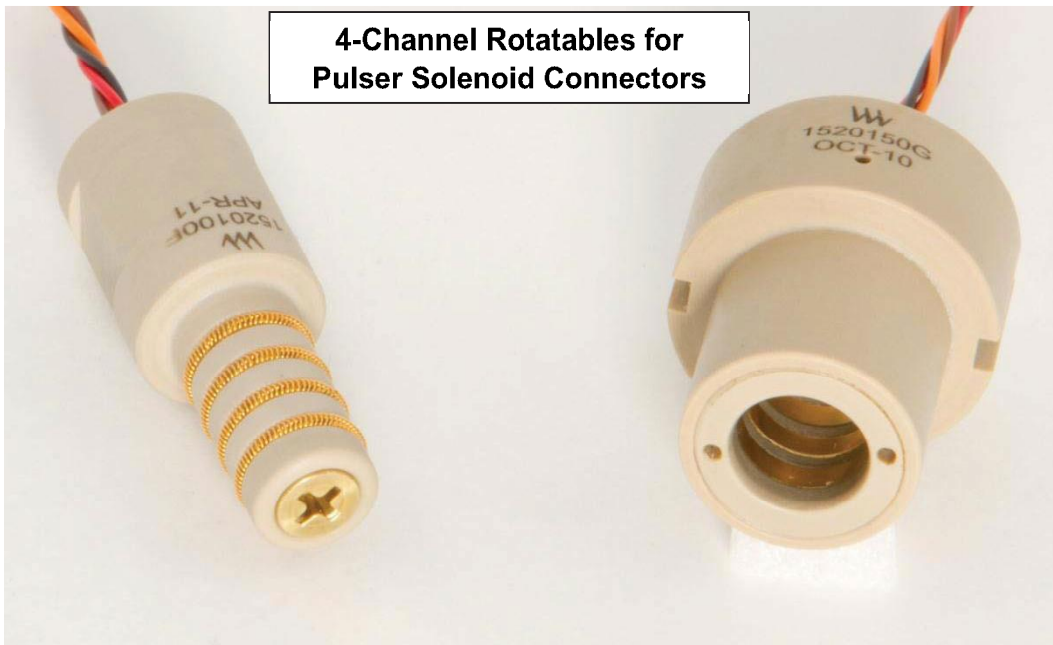

Rotatable Connectors for Multi-Channel Stab Connections

Rotatable Connectors for the Tensor Pulser Solenoid

6020600 RTV or Epoxy Potting	1520150	6020600-100 No Potting
4-Channel Male x 6P/4S Bulkhead (Kintec)	4-Channel Female Solenoid Connector	4-Channel Male x 6P/4S Bulkhead (Kintec)

Rotatable Connectors

10-Channel Rotatables for Newsco/Telematrix

Exact-Fit OEM Replacements

1510195	1510187 (1510225 shown)
10-Channel Male Driver Connector Canted Spring Contacts	10-Channel Female Driver Connector w/ 20ksi Bulkhead + MDM15P Pigtail

1510240	1510260
10-Channel Male .75 x .47 x .38" smooth pin, wire leads only	10-Channel Female w/ MDM15S Leaf-contacts inside socket, MDM15 on back

Rotatable Connectors

1510400 (-100 Shown)	1510410 (-100 Shown)
WTIR 10-Channel Male Connector (available with 20kpsi bulkhead)	WTIR 10-Channel Female Connector (available with 20kpsi bulkhead)

1520100	1520140
4-Channel Male Canted spring contacts, wire leads only	4-Channel Female Smooth bore, wire leads only

Rotatable Connectors

1520125	1520180
4-Channel Male Smooth Pin, wire leads only	4-Channel Female Leaf Contacts, wire leads only