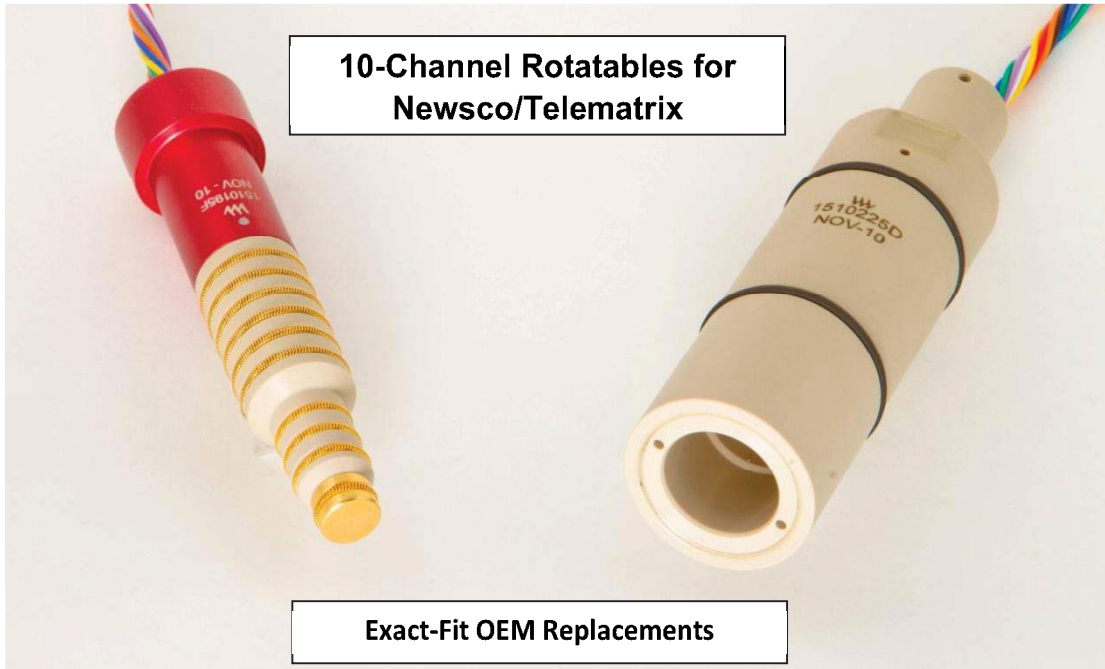

6020615 (T981598)	1520195 (T981599)	6020615-100 No Potting
4-Channel Male x 6P/4S Bulkhead (Kintec)	4-Channel Female Solenoid Connector	4-Channel Male x 6P/4S Bulkhead (Kintec)

Rotatable Connectors for Bluestar Tools

1570200	1570250
8-Channel Male Connector for Tool Interconnect	8-Channel Female Connector for Tool Interconnect

1570100	1570150	1570100-100
8-Channel Male x 6P/4S Bulkhead (Kintec)	8-Channel Female	8-Channel Male x 6P/4S Bulkhead (Kintec)

Rotatable Connectors

10-Channel Rotatables for Newsco/Telematrix

Exact-Fit OEM Replacements

1510195	1510187 (1510225 shown)
10-Channel Male Driver Connector Canted Spring Contacts	10-Channel Female Driver Connector w/ 20ksi Bulkhead + MDM15P Pigtail

1510240	1510260
10-Channel Male .75 x .47 x .38" smooth pin, wire leads only	10-Channel Female w/ MDM15S Leaf-contacts inside socket, MDM15 on back

Rotatable Connectors

1510400 (-100 Shown)	1510410 (-100 Shown)
WTIR 10-Channel Male Connector (available with 20kpsi bulkhead)	WTIR 10-Channel Female Connector (available with 20kpsi bulkhead)